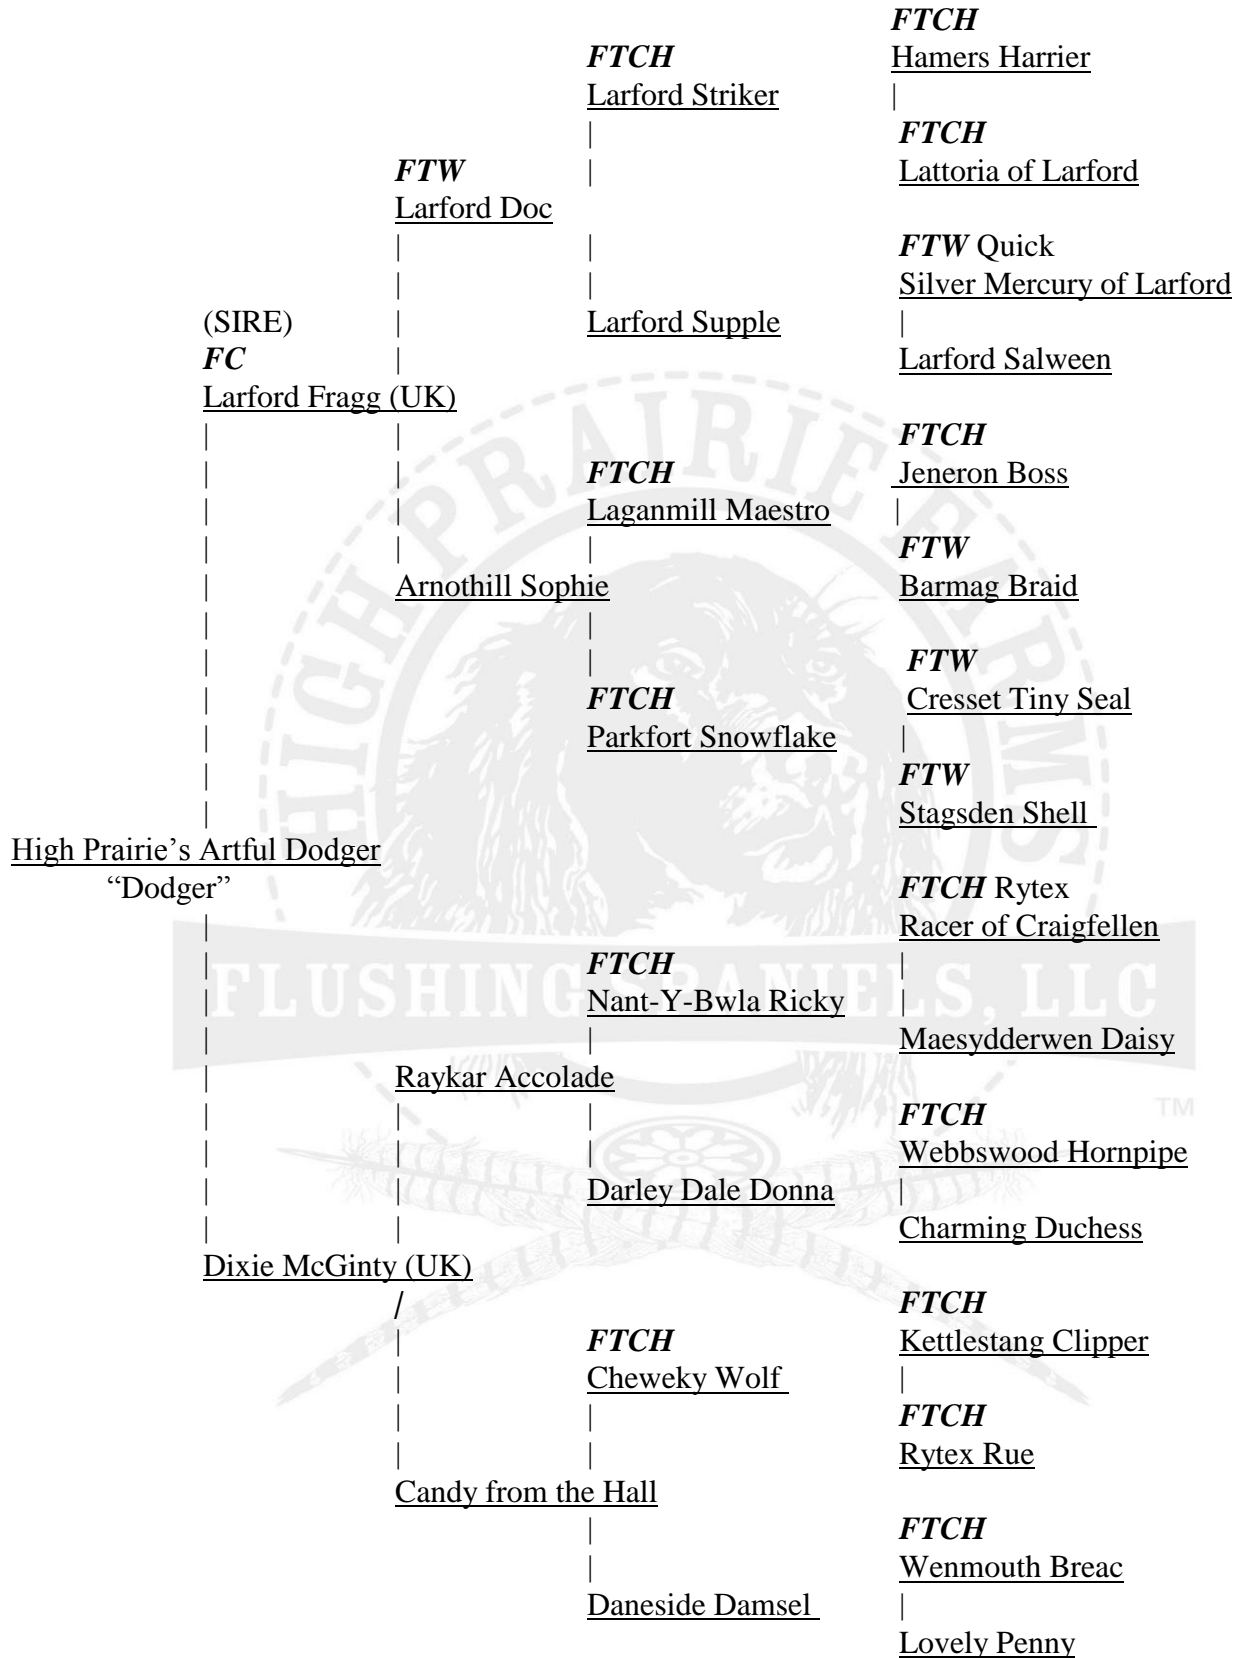

***Pedigree for High Prairie's Artful Dodger
"Dodger"***

***English Springer Spaniel
Liver and White-Male***